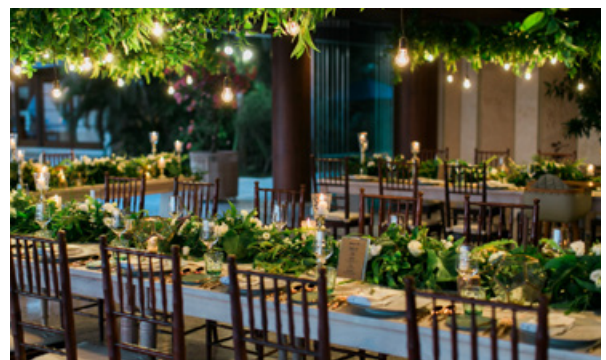

Lightbulbs with Greenery 200++ / per 6m