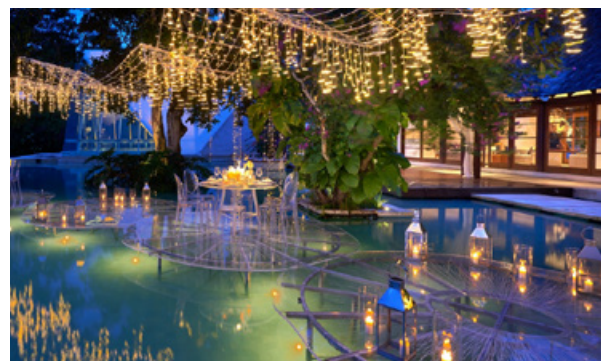

Lantern 30 Candles

100++

※ ★ Available from May to October

※ Outdoor lighting at Tirtha Uluwatu venue must be arranged through Tirtha

※ Prices are in US Dollars and are subject to 16.55% government tax and service charge