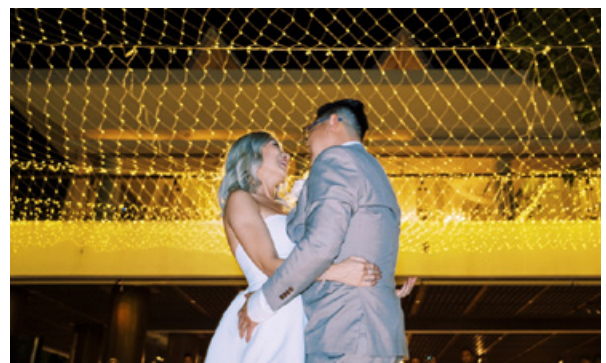

# Lighting 2026

TIRTHA  
BALI

★Milky Way Tent

650++

★House Shaped Milky Way

650++

★Milky Way Dangling

550++