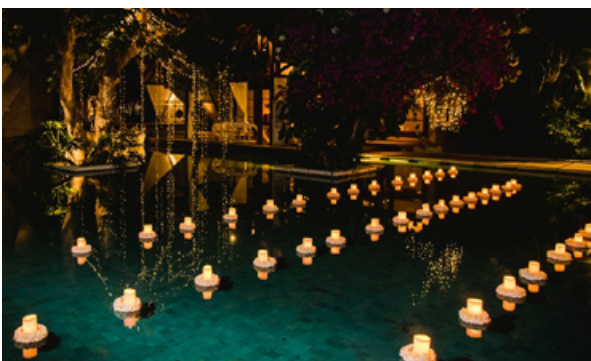

★Milky Way Net

550++

Festoon Lights

450++

Fireflies 8pcs × 30set

300++

Floating Flower 40 Candles

250++