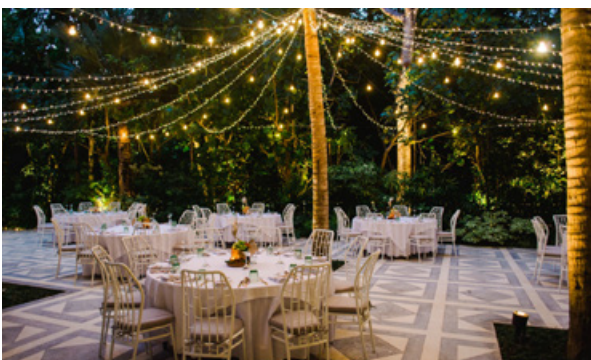

Mirror Chandelier 50++ / pcs

Crystal Chandelier 50++ / pcs

Geometric Lights 50++ / per 3m

< Outdoor >

★Milky Way Tent 650++

★House Shaped Milky Way 650++

★Milky Way Festoon Lights 450++

★Moonlight Illumination 350++