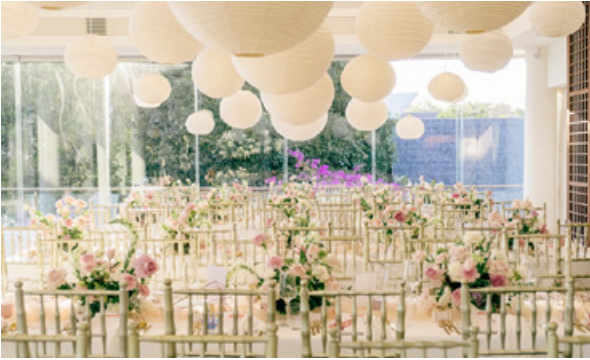

Lightbulbs with Greenery 6m 200++

Lightbulbs 6m 120++

※ Prices are in US Dollars and are subject to 16.55% government tax and service charge

GLASS HOUSE  
by Tirtha

< Indoor >

Round Lanterns 100++ / per set  
1set (80cm x 1, 60cm x 2, 30cm x 6)