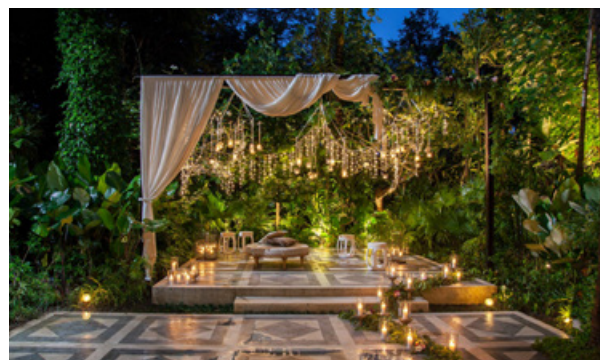

Mirror Chandelier 50++ / pcs

Crystal Chandelier 50++ / pcs

Geometric Lights 50++ / per 3m

< Outdoor >

★Milky Way Tent 650++

★House Shaped Milky Way 650++

★Milky Way Festoon Lights 450++

★Moonlight Illumination 350++