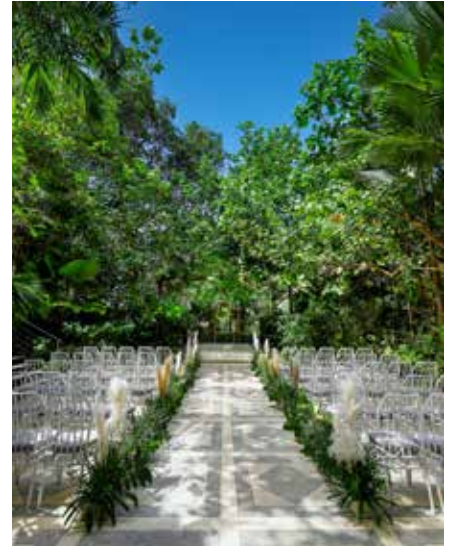

Garden Wedding
(Glass House)

2025 Essential Package Price

Package	Price USD by Guests					
	30pax	50pax	100pax	150pax	200pax	250pax
Essential (++)	11,700	13,900	19,200	24,100	28,600	32,700
Essential after tax and service	13,593	16,130	22,245	27,901	33,097	37,831

Additional USD 120++ per person / USD 60++ per child (3 to 12 years old)

Package Inclusions

Wedding Ceremony

- Tirtha's elegant flower decorations
- Symbolic blessing ceremony
- 2 page boys & 2 flower girls
- Commemorate certificate (non-legal)
- Personalized welcome board
- Guest registration book
- Use of 2 preparation suites for bride and groom
- Welcome snack & drinks for bride & groom
- Pre-ceremony drinks
- Fresh white rose petals flower walkway
- Marriage priest or celebrant
- Chorus & keyboard throughout ceremony
- Vow book for bride & groom
- Flower confetti
- Selectable bouquet & boutonniere for bride & groom
- Dress & tuxedo steam service (one attire each)
- Return transport for bride & groom

Reception

- 4 course French / Japanese or Buffet
- Chef's canape selection 2 pcs per person
- Place card & menu card
- 4 hours of basic open bar package
- Wedding cake 2 tier chocolate mud flavor

In House Photo & Video

- Photo 8 hours shooting / 300 shots
- Video 8 hours shooting / 30 min edit