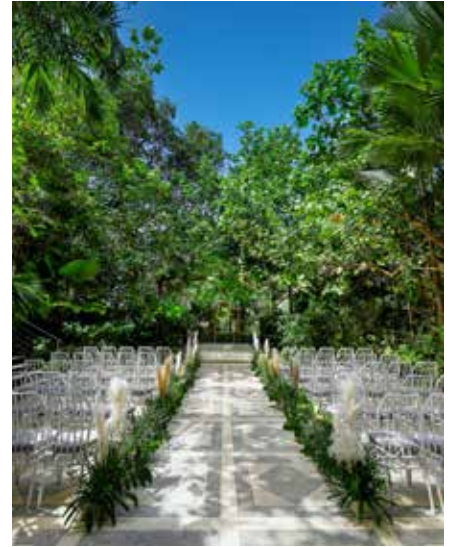

Garden Wedding
(Glass House)

2025 Essential Package Price

Package	Price IDR by Guests					
	30pax	50pax	100pax	150pax	200pax	250pax
Essential (++)	176,000	209,000	288,000	361,000	428,000	489,000
Essential after tax and service	204,489	242,584	333,760	418,068	495,442	565,840

Additional IDR 1,800++ per person / IDR 900++ per child (3 to 12 years old)

* Prices are in thousands of Indonesian Rupiahs

Package Inclusions

Wedding Ceremony

- Tirtha's elegant flower decorations
- Symbolic blessing ceremony
- 2 page boys & 2 flower girls
- Commemorate certificate (non-legal)
- Personalized welcome board
- Guest registration book
- Use of 2 preparation suites for bride and groom
- Welcome snack & drinks for bride & groom
- Pre-ceremony drinks
- Fresh white rose petals flower walkway
- Marriage priest or celebrant
- Chorus & keyboard throughout ceremony
- Vow book for bride & groom
- Flower confetti
- Selectable bouquet & boutonniere for bride & groom
- Dress & tuxedo steam service (one attire each)
- Return transport for bride & groom

Reception

- 4 course French / Japanese or Buffet
- Chef's canape selection 2 pcs per person
- Place card & menu card
- 4 hours of basic open bar package
- Wedding cake 2 tier chocolate mud flavor

In House Photo & Video

- Photo 8 hours shooting / 300 shots
- Video 8 hours shooting / 30 min edit