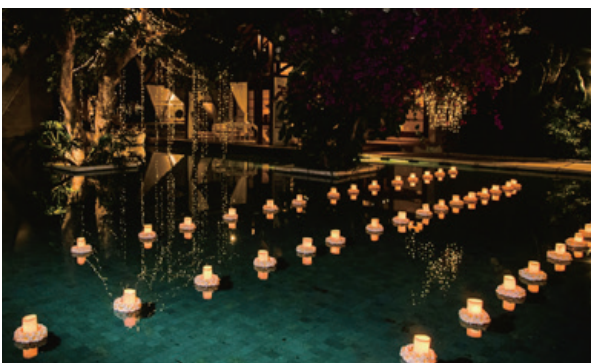

★Milky Way Net

550++

Festoon Lights

450++

Fireflies 8pcs × 30set

300++

Floating Flower 40 Candles

250++