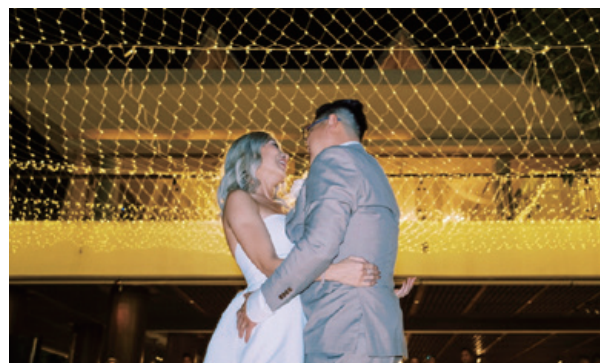

Lighting 2025

TIRTHA
BALI

★Milky Way Tent

650++

★House Shaped Milky Way

650++

★Milky Way Dangling

550++