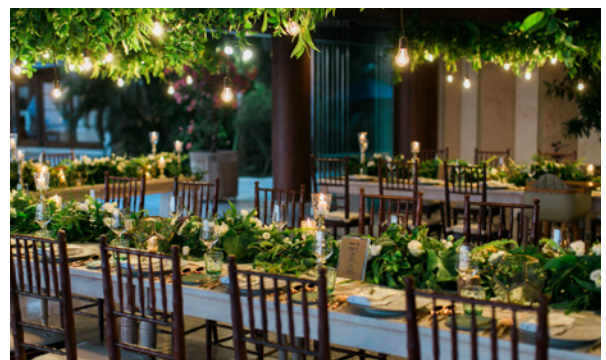

Lightbulbs with Greenery 200++ / per 6m