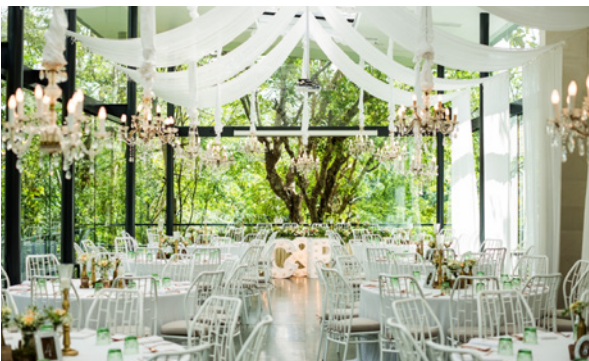

Crystal Chandelier 50++ / pcs