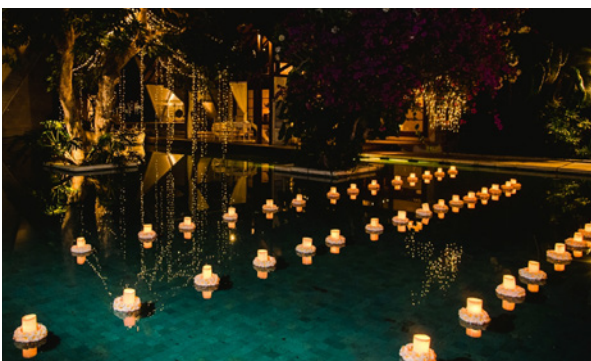

★Milky Way Net

550++

Festoon Lights

450++

Fireflies 8pcs × 30set

300++

Floating Flower 40 Candles

250++