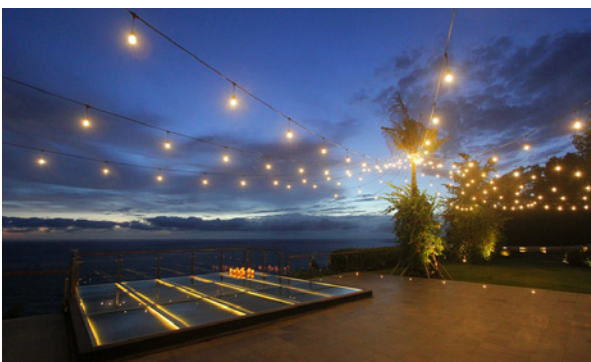

Festoon Lights

450++